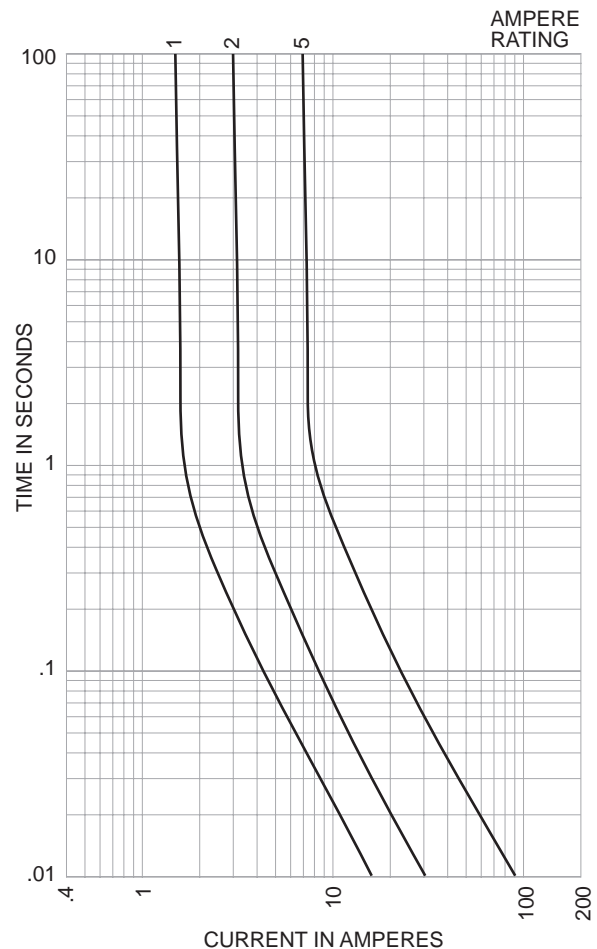

Fast-Acting Ferrule Fuses

AGU

13/32" × 1 1/2" Midget

Dimensional Data

Catalog Symbol: AGU (5AG)
 Fast-Acting
 Ampere Rating: 1 to 60 Amperes
 No Agency Listings

- Glass tube.
- Nickel plated brass ferrules.

Options:

- Gold plated ferrules
 Order number AGU-(amp)-1J0281

Electrical Ratings (Catalog Symbol and Amperes)

250 Volts AC		32 Volts AC	
AGU-1	AGU-4	AGU-20	AGU-50
AGU-2	AGU-5	AGU-25	AGU-60
AGU-3	AGU-8	AGU-30	—
—	AGU-10	AGU-35	—
—	AGU-15	AGU-40	—

Carton Quantity and Weight

Ampere Ratings	Carton Qty.	Weight	
		Lbs.	Kg.
1-60	100	1.3	0.590

Recommended Fuseblocks—30 amps maximum

Poles	Terminal Type		
	Screw With Quick Connect	Pressure Plate w/Quick Connect	Box Lug
1	BM6031SQ	BM6031PQ	BM6031B
2	BM6032SQ	BM6032PQ	BM6032B
3	BM6033SQ	BM6033PQ	BM6033B

Time-Current Characteristic Curves—Average Melt

CE CE logo denotes compliance with European Union Low Voltage Directive (50-1000 Vac, 75-1500 Vdc). Refer to BIF document #8002 or contact Bussmann Application Engineering at 314-527-1270 for more information.